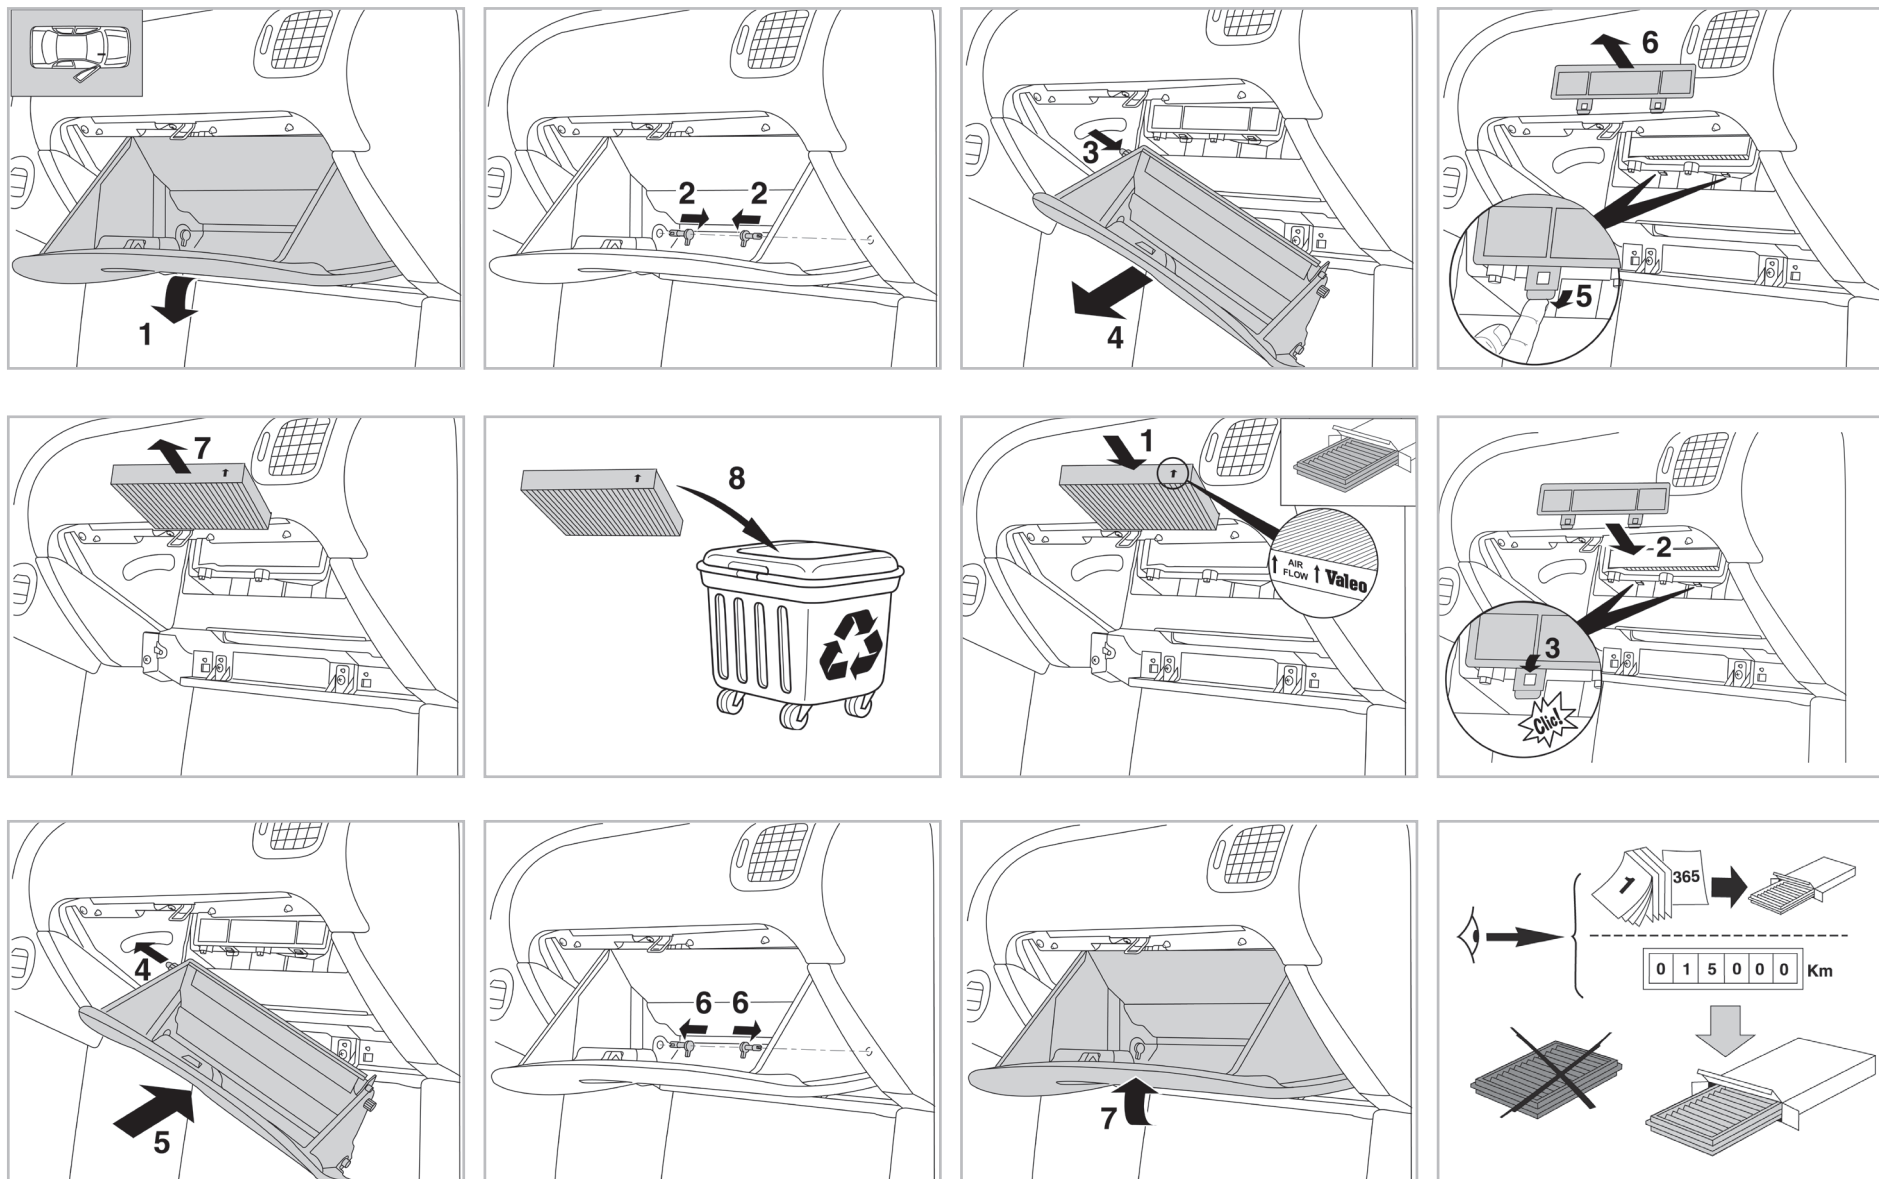

COMFORT

particle filter

698734

FH231

PA

WANT TO KNOW MORE?

www.valeo-techassist.com

FOR
NISSAN

ALMERA A/C+ (02/00 >) / PRIMERA A/C+ (03/02 >)

Valeo Service - Société par Actions simplifiée - Capital de 12 900 000 € - 70, rue Playel, 93285 Saint-Denis Cedex - France - B 306 486 408 RCS Bobigny