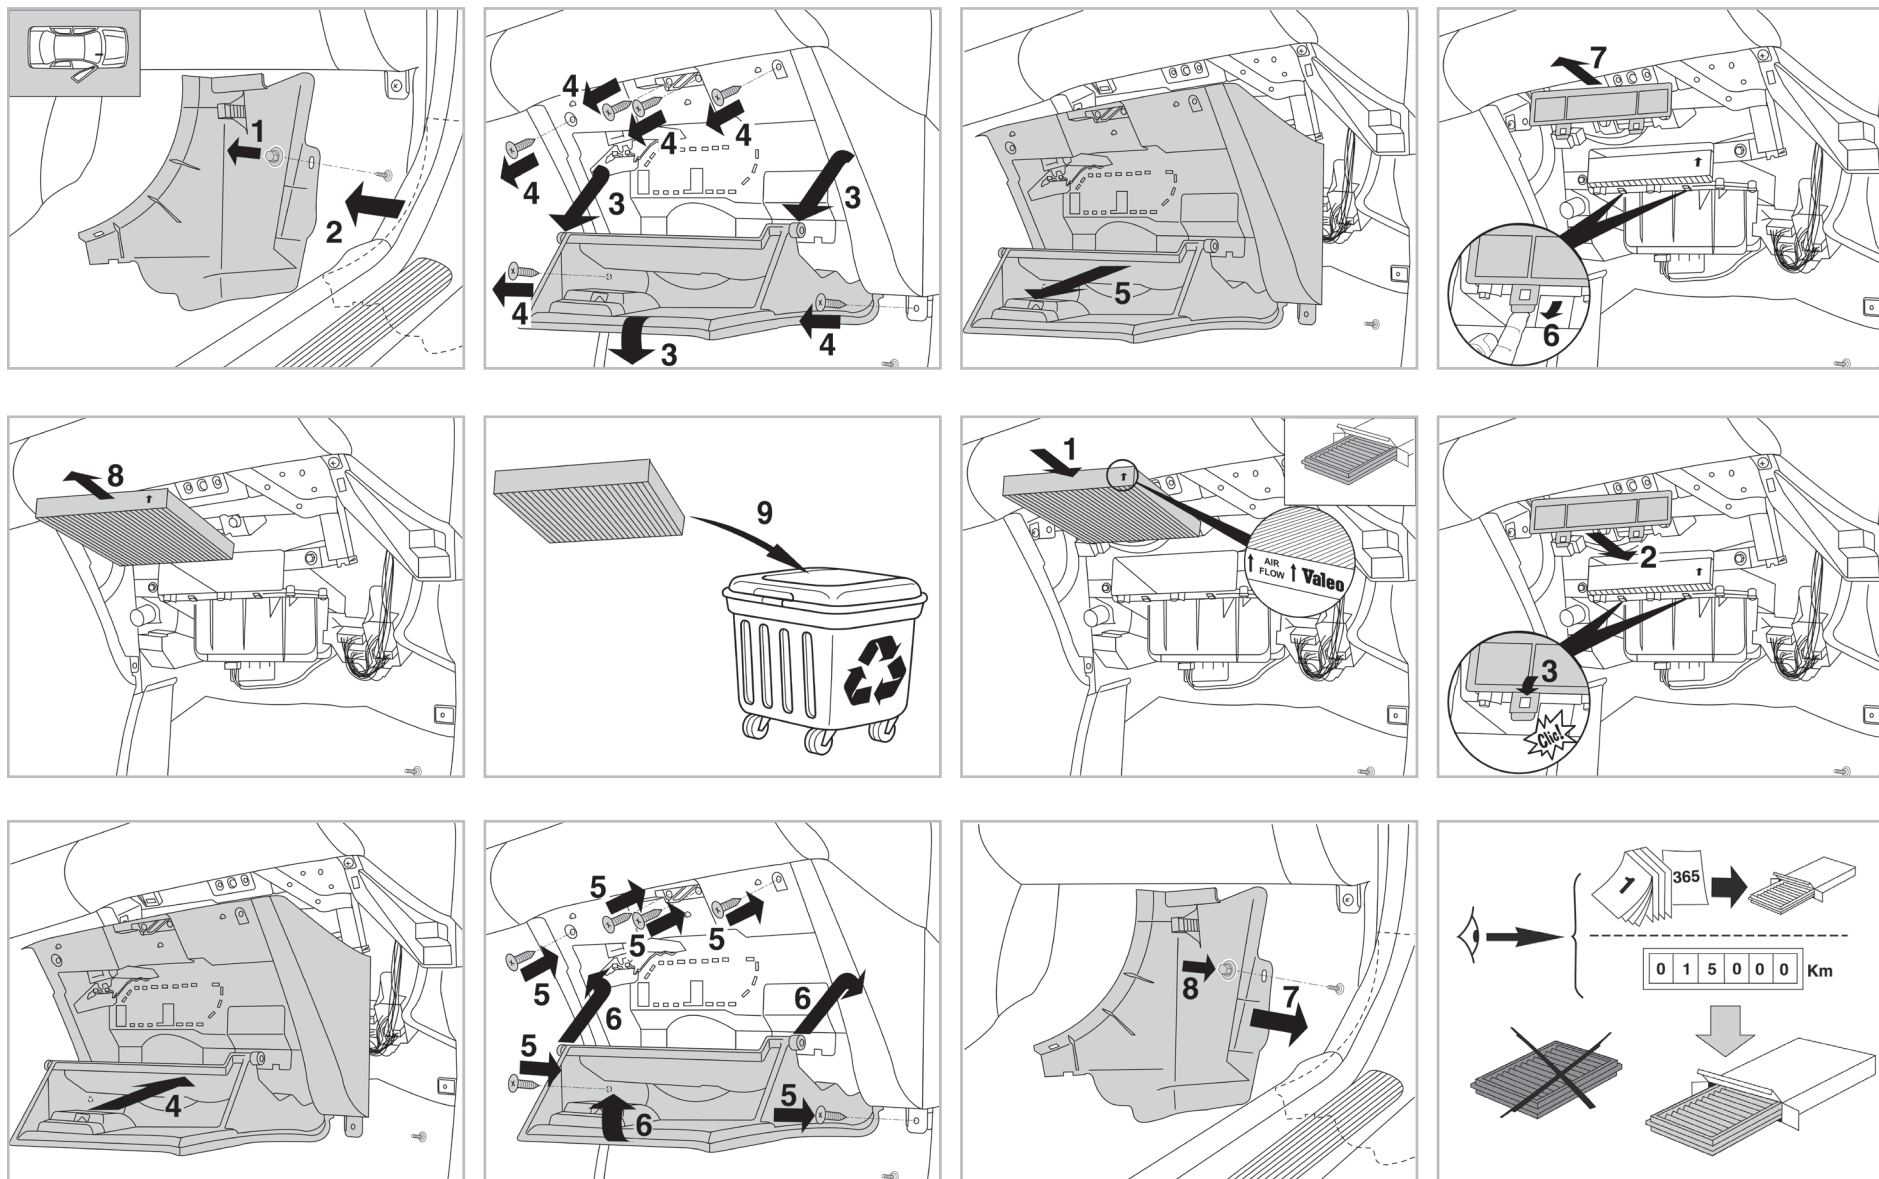

particle filter

698734

FH231

PA

WANT TO KNOW MORE?

www.valeo-techassist.com

FOR  
NISSAN

ALMERA TINO A/C+ (02/03 >)