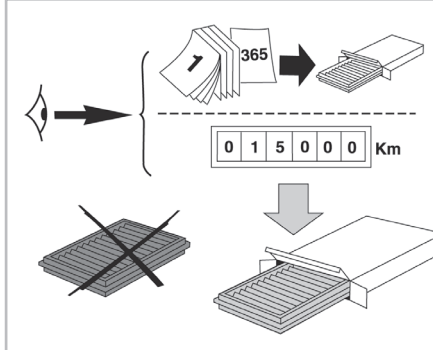

particle filter

698734

FH231

PA

WANT TO KNOW MORE?

www.valeo-techassist.com

FOR  
NISSAN

ALMERA TINO A/C+ (02/03 >)